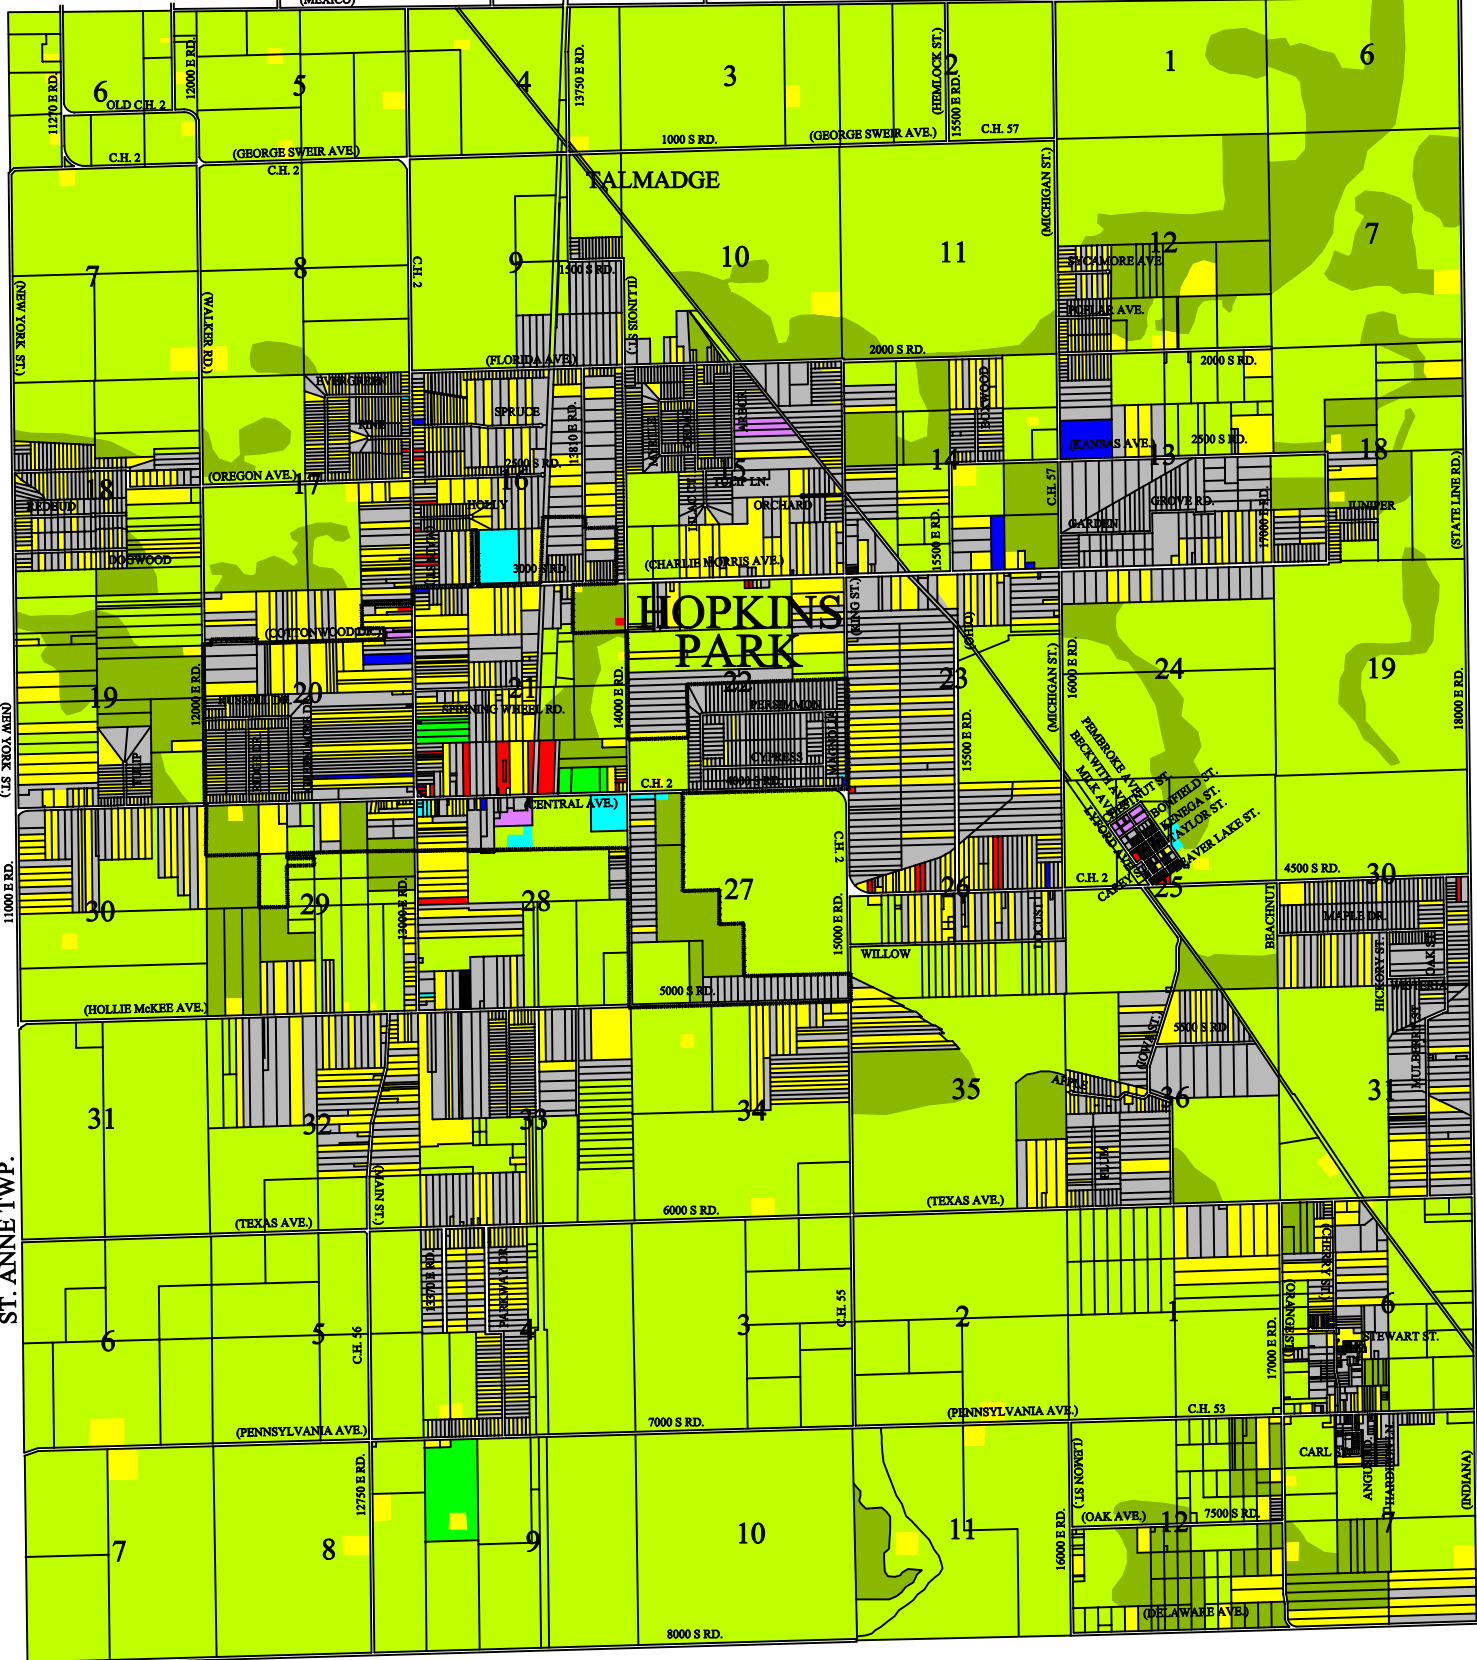

MOMENCE TWP.

BASELINE RD.

(MEXICO)

GANEER TWP.

STATE OF INDIANA

IROQUOIS CNTY.

- LEGEND
- CORPORATE LIMITS
 - AGRICULTURE
 - RESIDENTIAL
 - COMMERCIAL
 - INDUSTRIAL
 - OPEN SPACE
 - NATURAL AREAS
 - PUBLIC
 - QUASI-PUBLIC
 - VACANT

SCALE:1"=1800'

HOPKINS PARK / PEMBROKE EXISTING LAND USE MAP 1998

KANKAKEE COUNTY REGIONAL PLANNING DEPT., 1998, DKS