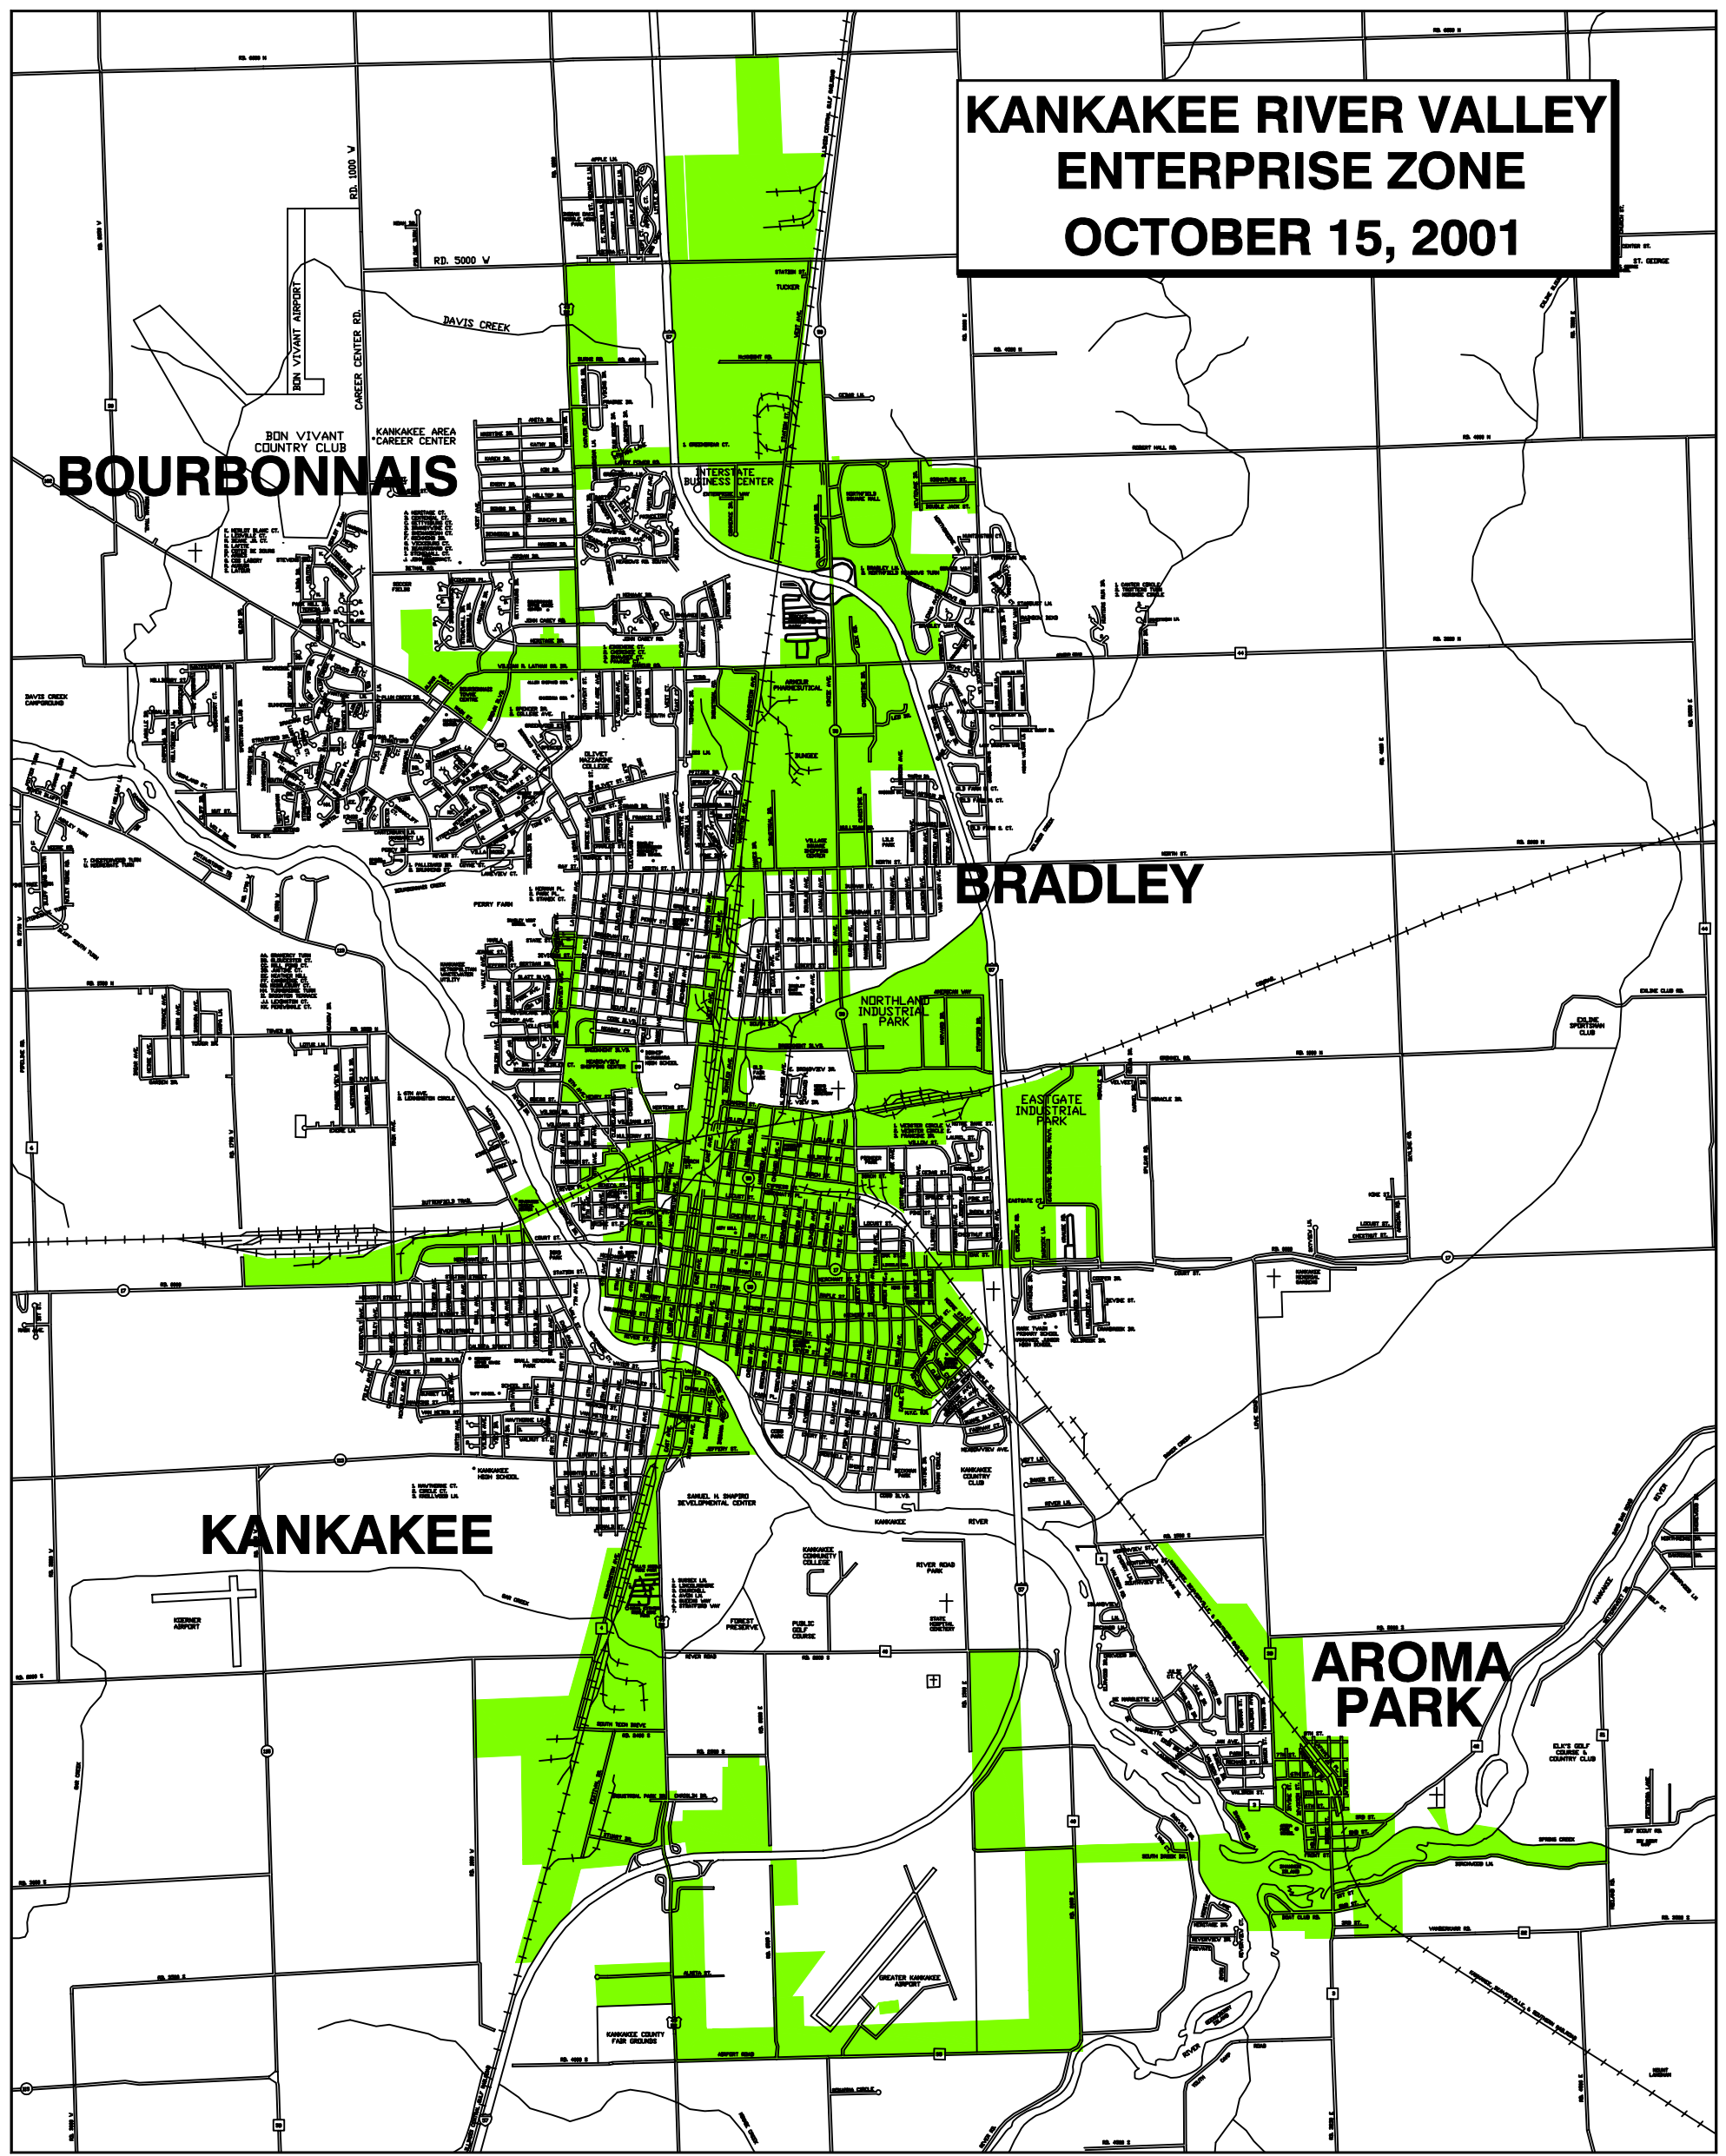

KANKAKEE RIVER VALLEY ENTERPRISE ZONE OCTOBER 15, 2001

MAP LEGEND

	INTERSTATE HIGHWAYS		ENTERPRISE ZONE
	U.S. HIGHWAYS		
	STATE HIGHWAYS		
	COUNTY HIGHWAYS		
	OTHER ROADS		
	RAILROADS		

N
 W E
 S

SCALE IN FEET

DRAWN BY: DELBERT SKIMMERHORN
 DATE: FEB. 11, 1999
 FILE: EZ01E-99.DWG
 SOFTWARE: AUTOCAD 2000

REVISIONS

NO.	DESCRIPTION	DATE	BY
1	EZ ADDED	2/99DKS	
2	REVISED PER EZ OFFICE	2/99AMP	
3	ORIGINAL DESTROYED NEW MAP CREATED	3/00DKS	

**KANKAKEE
METROPOLITAN AREA**

FEATURING: AROMA PARK, BRADLEY,
BOURBONNAIS, AND KANKAKEE

KANKAKEE COUNTY REGIONAL PLANNING COMMISSION
 189 E. COURT ST. ROOM 201
 KANKAKEE, IL 60901
 (815)937-2940